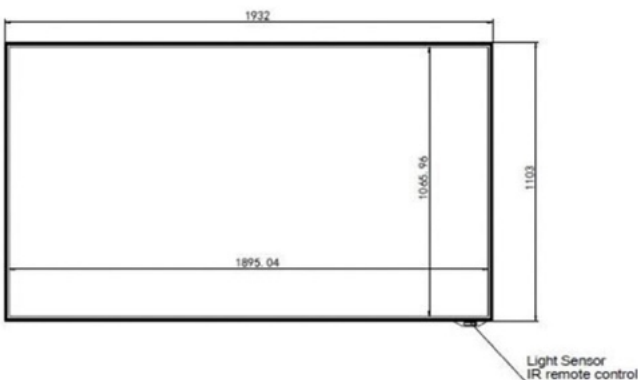

A cinema experience in your living room

Key Feature:

- All aluminum design good heat dissipation
- High Tini LCD panel $>90^{\circ}\text{C}$
- Ultra-Narrow edge, width $< 18\text{MM}$
- Water-Proof and Dust-Proof IP65
- Brightness $> 2000 \text{ CD/M}^2$
- Low Power consumption $< 660 \text{ W}$
- Fanless, Noiseless & Maintenanceless
- Low reflective AR Glass With G+G Bonding
- Intelligent brightness control
- Ultra low weight $< 65\text{Kg}$
- MTBF $> 50000 \text{ hrs}$
- Android 11 (Google TV) / Apple TV