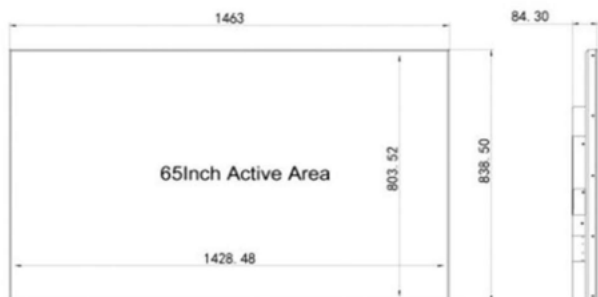

A cinema experience on your boat

Key Feature:

- All aluminum design good heat dissipation
- High Tini LCD panel $>90^{\circ}\text{C}$
- Ultra-Narrow edge, width $< 17\text{MM}$
- Water-Proof and Dust-Proof IP65
- Brightness $> 2000 \text{ CD/M}^2$
- Low Power consumption $< 390 \text{ W}$
- Fanless, Noiseless & Maintenanceless
- Low reflective AR Glass With G+G Bonding
- Intelligent brightness control
- Ultra low weight $< 36\text{Kg}$
- MTBF $> 50000 \text{ hrs}$
- Android 11 (Google TV) / Apple TV