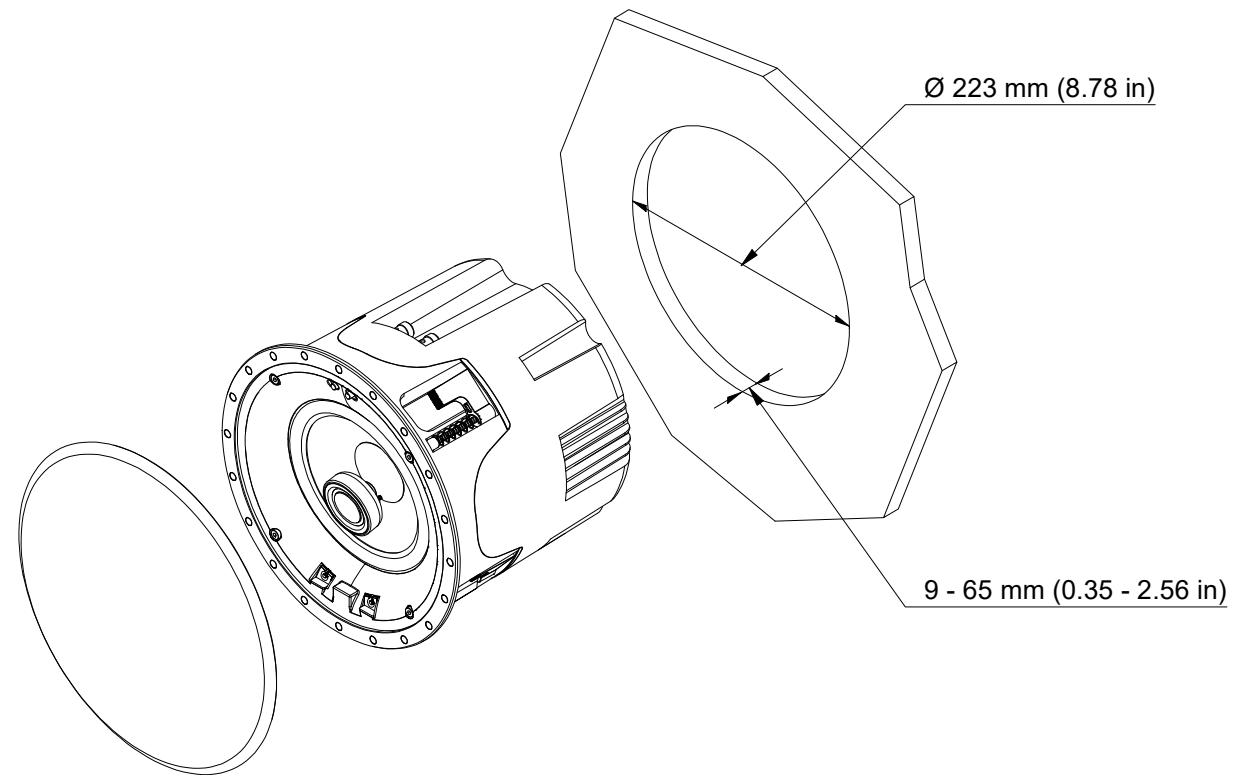

CUT-OUT DIMENSIONS

FRONT

SIDE

CEILING/WALL THICKNESS

BACK

GRILLE