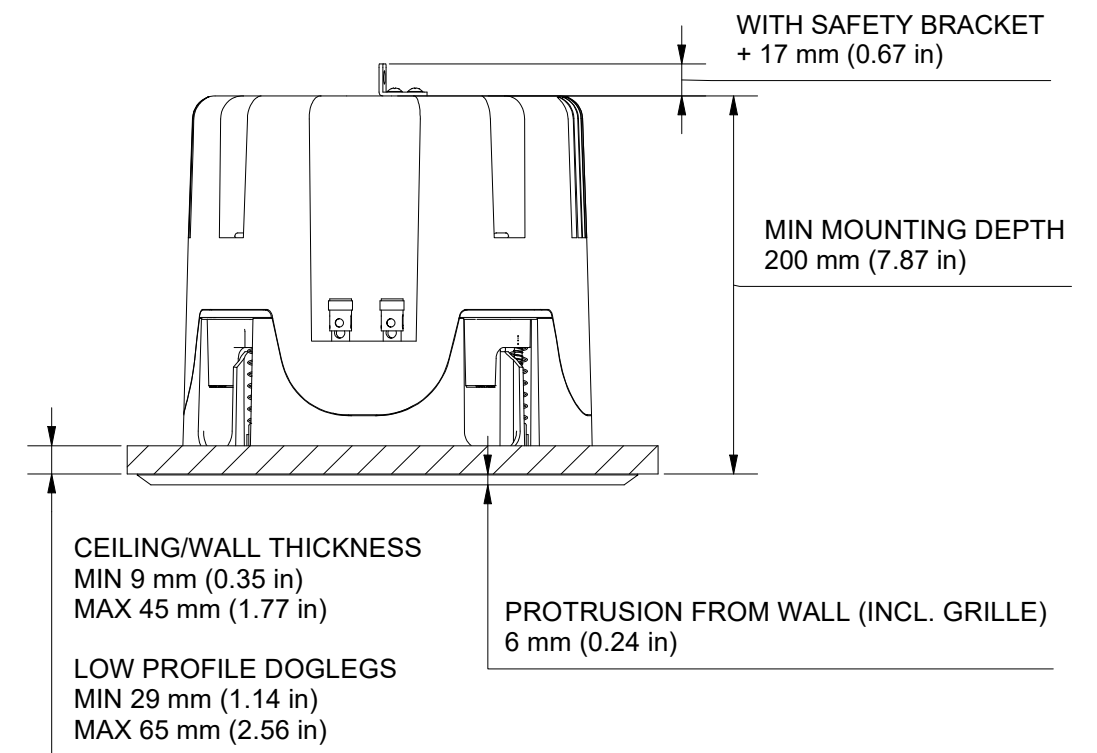

CUT-OUT DIMENSIONS

FRONT

SIDE

CEILING/WALL THICKNESS

BACK

GRILLE